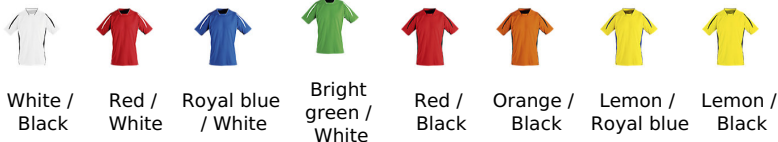

page 187

{ 100% POLYESTER }
{ VEGAN }

Quality

INTERLOCK 140
100% polyester

Style

Available sizes

Sizes	S	M	L	XL	XXL
A/B	70/50	72/53	74/56	76/59	78/62

Available colours