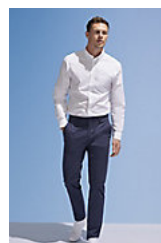

Related products

SOL'S JARED MEN
02917